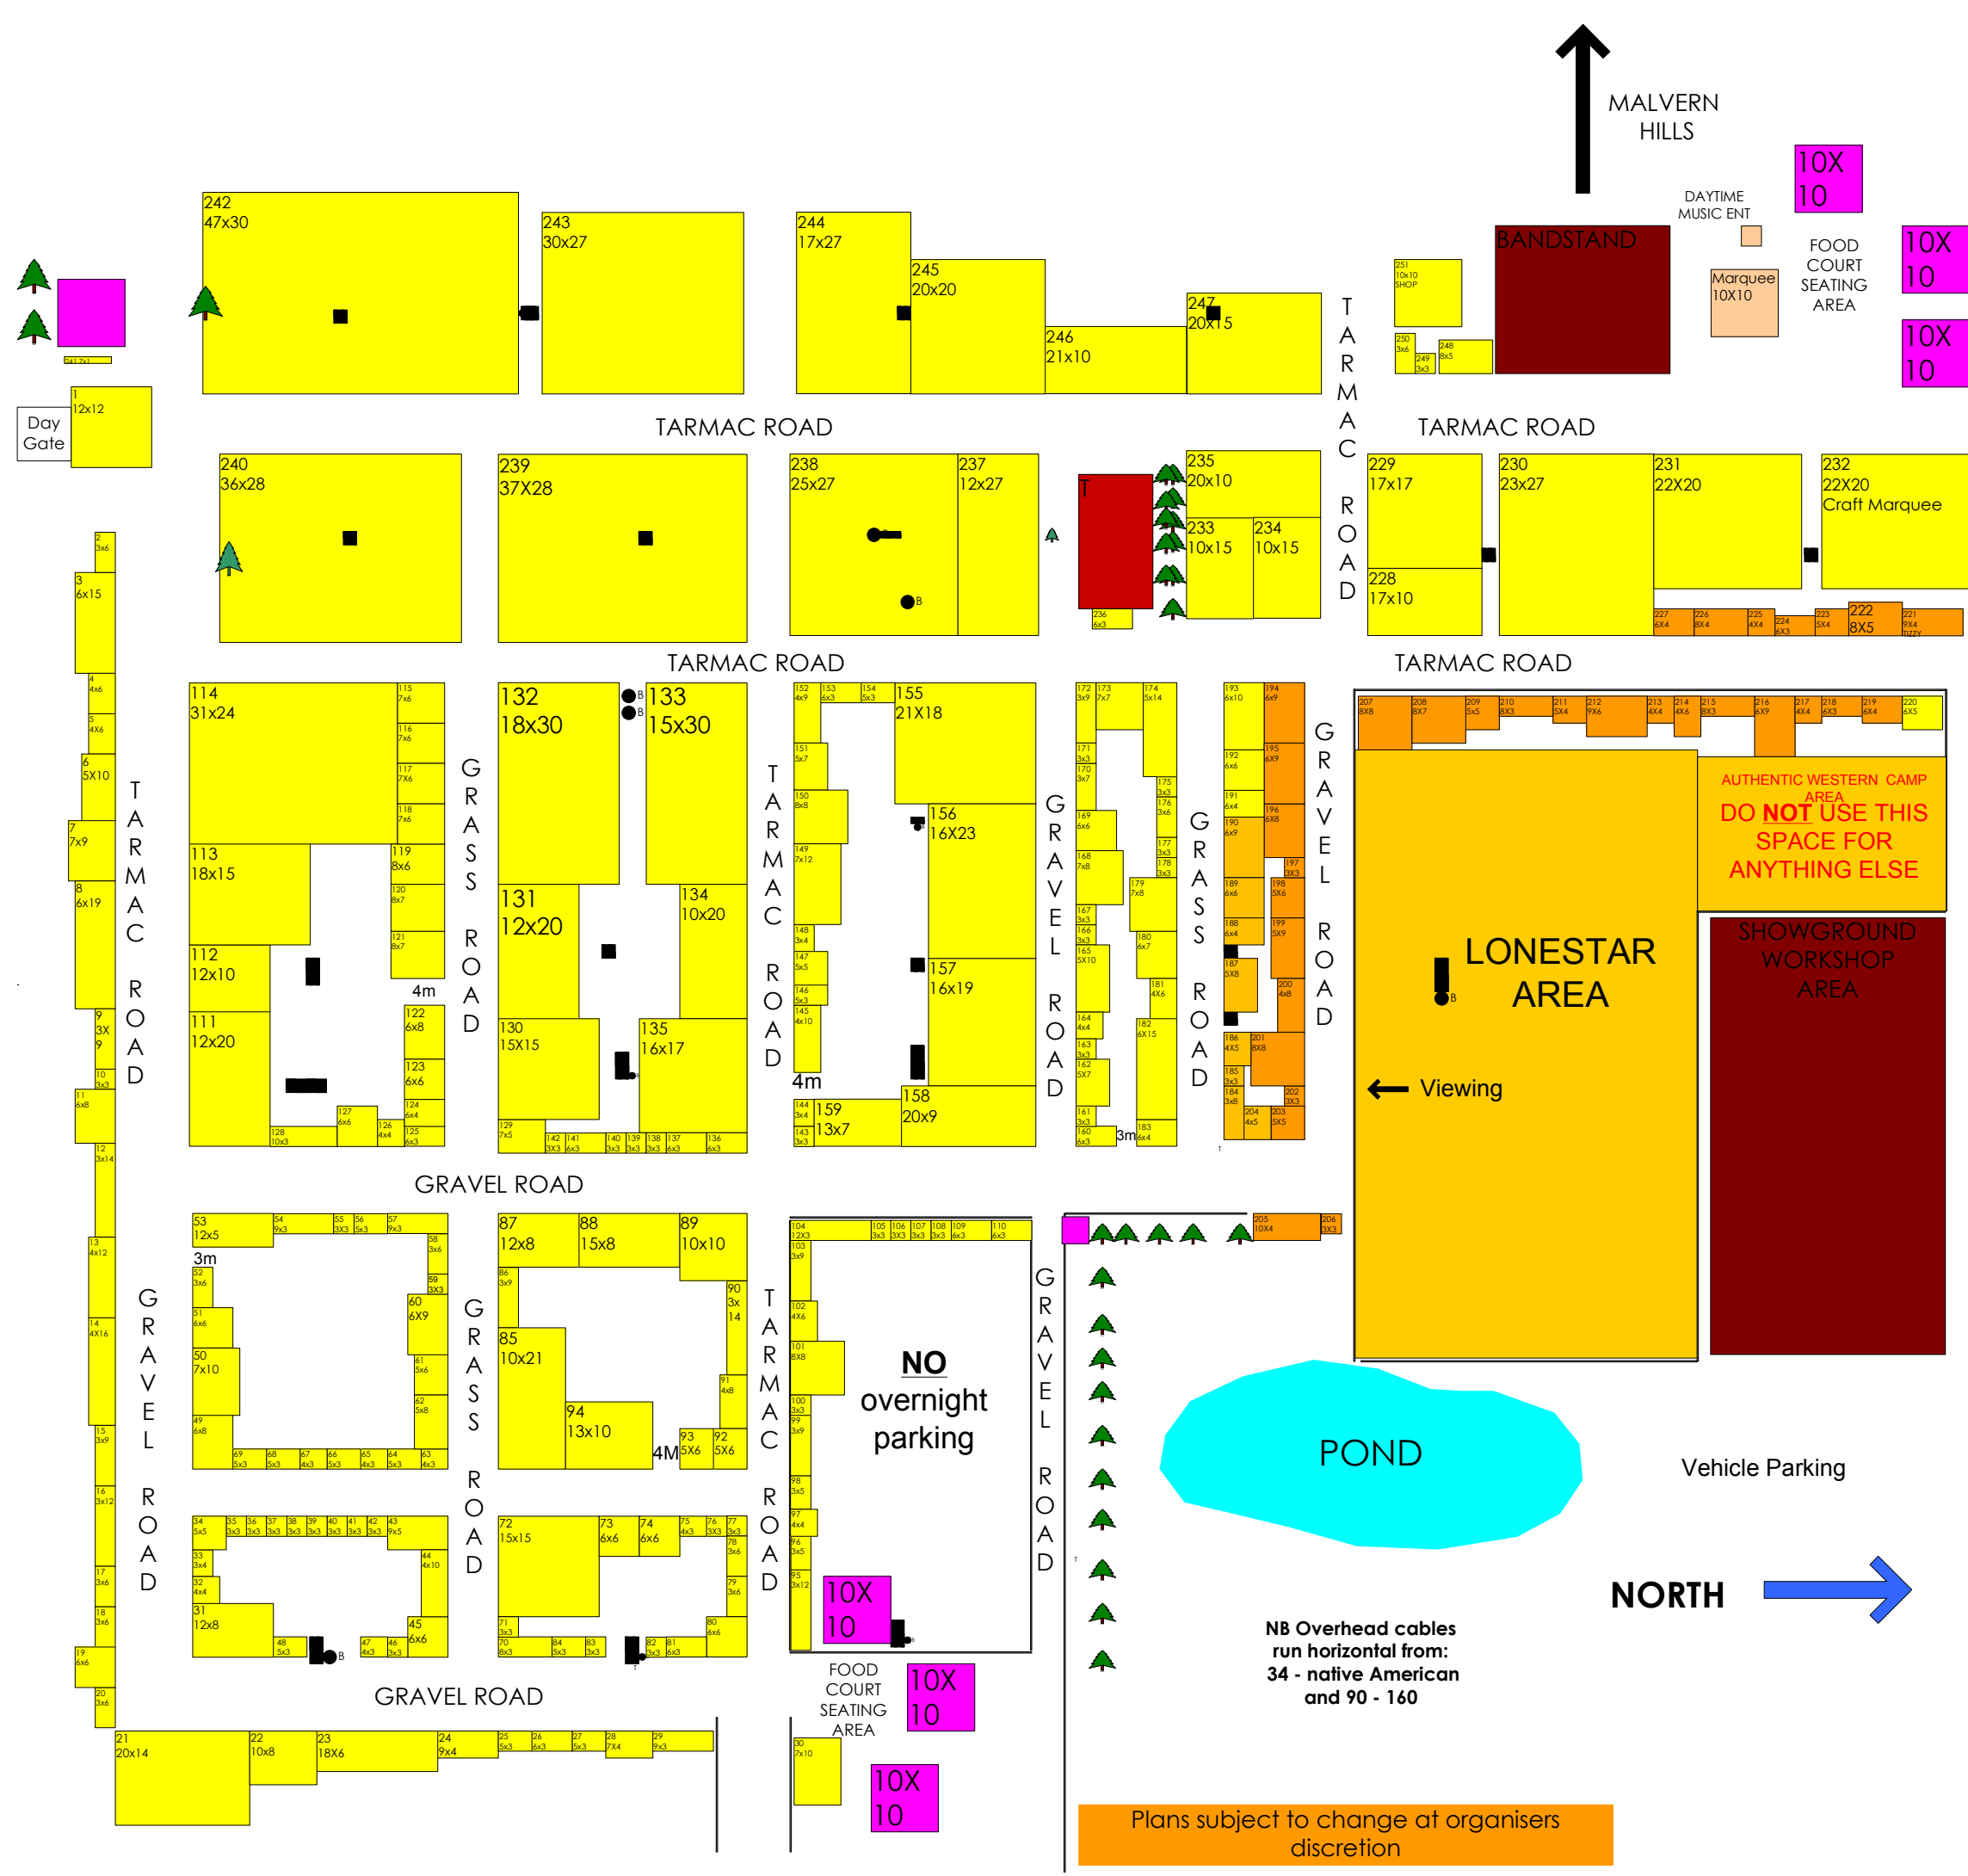

MALVERN HILLS

Trade area perimeter will be fenced.

- KEY**
- Grass trade stands
 - Emergency roadway
 - Catering outlets
 - Authentic American accessory trade stands
 - Childrens Entertainment area
 - Toilets
 - Electric Boxes
 - Tree
 - Posts
 - Tap

Plans subject to change at organisers discretion

NB Overhead cables run horizontal from: 34 - native American and 90 - 160

NORTH

Vehicle Parking

AUTHENTIC WESTERN CAMP AREA
DO NOT USE THIS SPACE FOR ANYTHING ELSE

SHOWGROUND WORKSHOP AREA

LONESTAR AREA

← Viewing

NO overnight parking

DAYTIME MUSIC ENT
Marquee 10X10

FOOD COURT SEATING AREA
10X10
10X10

BANDSTAND

Day Gate